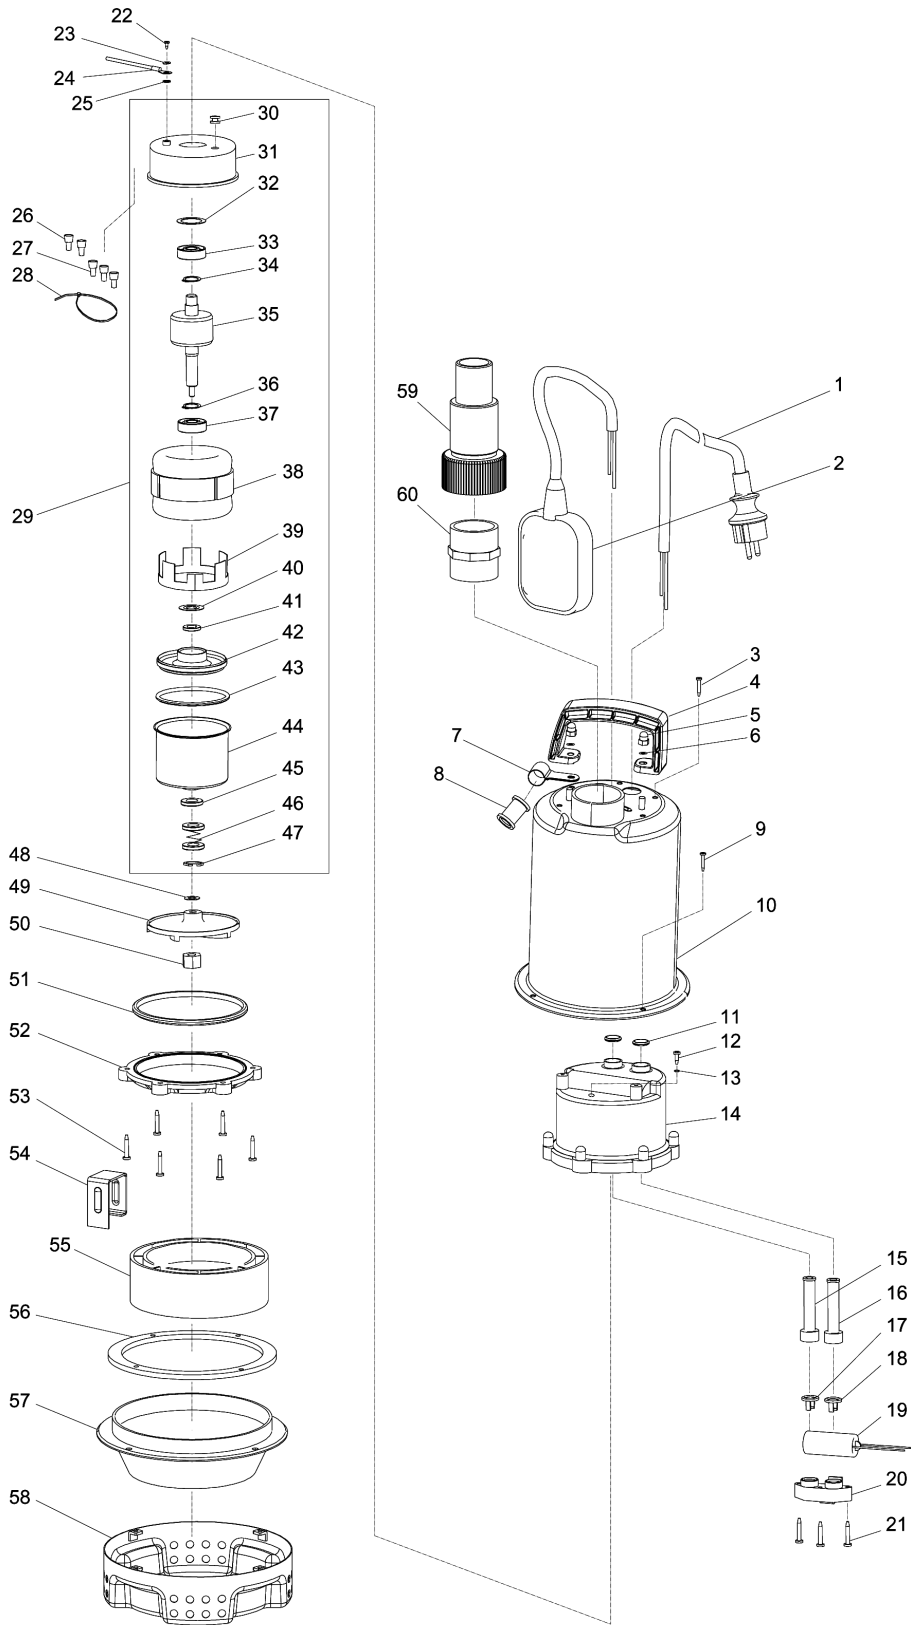

Model No.PF0403 SUBMERSIBLE PUMP

Model No.PF0403 SUBMERSIBLE PUMP

Item	Parts No.	Description	I/C	Qty	New/Old	Opt. 1	Opt. 2	Note
001	609025434	POWER SUPPLY CORD 0.75-3-10		1				
002	609026209	FLOAT SWITCH BLUE		1				
003	609026213	TAPPING SCREW 4.2X13 INOX		5	*			
003-1	JH00000077	Y HEAD TAPPING SCREW ST4.5X13	<	5				
004	609024798	HANDLE BLUE		1				
005	609024637	HEX. CAP NUT M5 INOX		2				
006	609024638	FLAT WASHER 5 INOX		2				
007	609024650	CORD CLAMP INOX		1				
008	609026214	CORD GUARD		1				
009	609024639	+ PAN HEAD SCREW M4X10 INOX		4				
010	609024640	UPPER HOUSING INOX		1				
011	609024641	O-RING 15		2				
012	JH00000002	TAPPING SCREW		1				
013	JH00000003	O-RING		1				
014	609024642	WATER PROOF INNER HOUSING		1				
015	609024588	CORD GUARD 8.5		1				
016	609024587	CORD GUARD 6.5		1				
017	609024590	CORD CLAMP 8.5		1				
018	609024589	CORD CLAMP 6.5		1				
019	JH00000044	CAPACITOR 8 MICRO F		1				
020	609024592	CAPACITOR HOLDER		1				
021	609024593	TAPPING SCREW 4X32		3				
022	609024601	SCREW M4X8		1				
023	609024596	SPRING WASHER 4		1				
024	JH00000004	GROUND WIRE ASSY		1				
025	609024600	TOOTHED LOCK SPRING WASHER 4		1				
026	609024629	CLOSED END SPLICE 5.5-SD		2				
027	609024630	CLOSED END SPLICE 2-SD		3				
028	609024632	CABLE TIE		1				
029	JH00000068	MOTOR ASSY 230V 50HZ		1				
D10		INC. 30-47						
030	609024595	GROMMET 10		1				
031	609024594	MOTOR HOUSING UPPER SIDE		1				
032	609024602	WAVE WASHER 25		1				
033	609024603	BALL BEARING 6201Z		1				
034	961052-5	RETAINING RING S-12		1				
035	JH00000057	ROTOR		1				
036	961052-5	RETAINING RING S-12		1				
037	609024603	BALL BEARING 6201Z		1				
038	JH00000047	STATOR ASSY 230V 50HZ		1