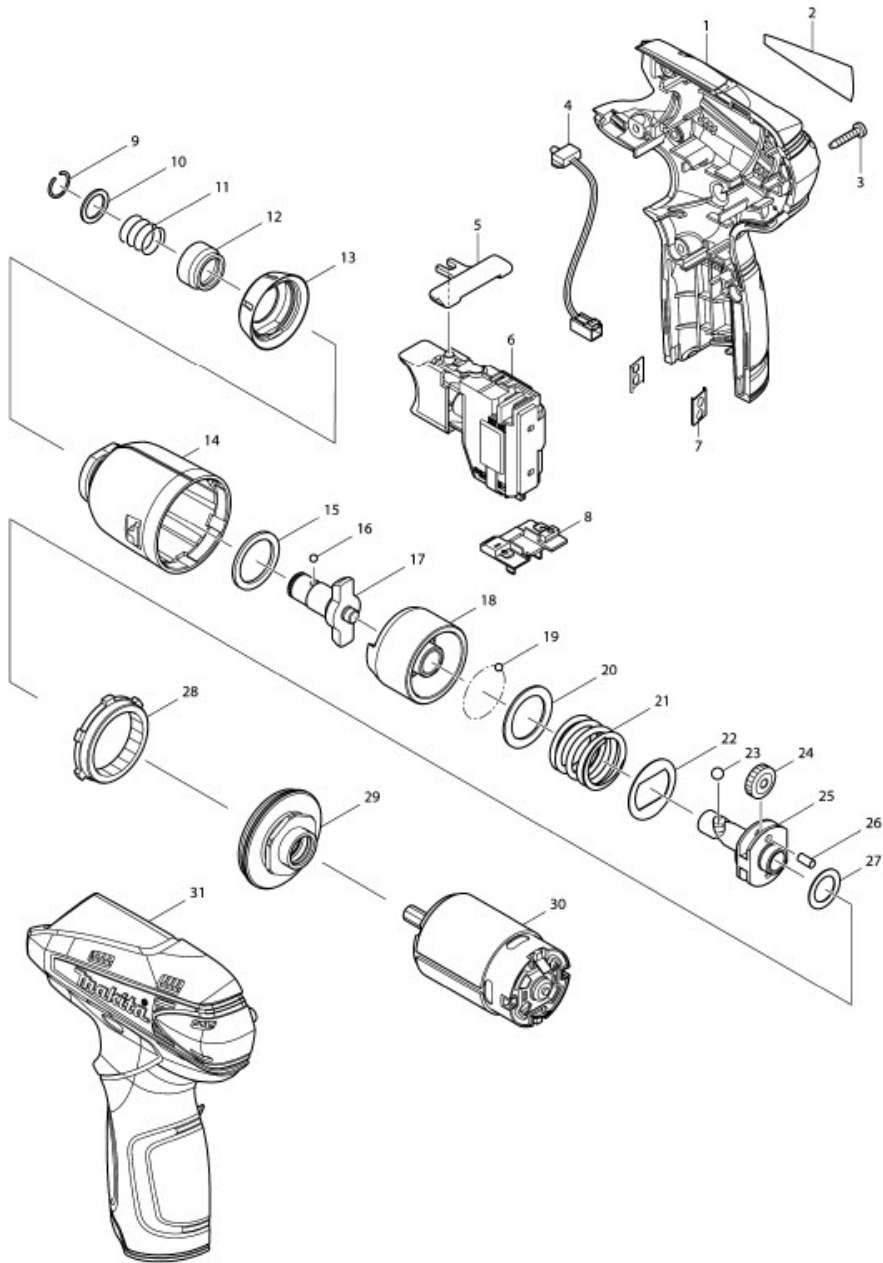

Part Diagram

Model No.TD090D CORDLESS IMPACT DRIVER

Item	Sub	Parts No.	Parts Description	Qty
001A		188497-4	HOUSING SET	1
001A	D10		INC. 31	
001-1A		187160-6	HOUSING SET	1
001-1A	D10		INC. 31	
001-1B		187160-6	HOUSING SET	1
001-1B	D10		INC. 31	
2		865121-3	TD090D NAME PLATE	1
3		266130-9	TAPPING SCREW BIND PT 3X16	6
004A		631813-4	LED CIRCUIT	1
5		450504-6	F/R CHANGE LEVER	1
006A		650599-1	SWITCH C3HY-1A-LM	1
006-1A		650645-0	SWITCH C3HY-1A-LF1M	1
006-1B		650645-0	SWITCH C3HY-1A-LF1M	1
006-2		650699-7	SWITCH C3HW-3A-LF1M	1
7		345998-7	SET PLATE	2
8		643830-2	TERMINAL	1
9		231965-7	RING SPRING 10	1
10		267143-3	FLAT WASHER 11	1
11		233005-7	COMPRESSION SPRING 13	1
12		324711-6	BIT SLEEVE	1
13		424109-8	BUMPER	1
14		158670-0	HAMMER CASE COMPLETE	1
15		261140-1	NYLON WASHER 20	1
16		216019-1	STEEL BALL 3	2
17		324896-8	ANVIL N	1
18		324894-2	HAMMER	1
19		216019-1	STEEL BALL 3	24
20		267380-9	FLAT WASHER 20	1
21		234064-4	COMPRESSION SPRING 21	1
22		267813-4	WASHER 21	1
23		216002-8	STEEL BALL 4.8	2
24		227213-0	SPUR GEAR 17	2
25		324897-6	SPINDLE	1
26		268217-3	PIN 3.5	2
27		253052-2	FLAT WASHER 12	1
28		227215-6	INTERNAL GEAR 43	1
29		158671-8	BEARING BOX COMPLETE	1
29	C10	210112-3	BALL BEARING 6801LLB	1
29	C11	210242-0	BALL BEARING 6801LLB	1
29	C20	213188-9	O-RING 13	1
30		629851-8	DC MOTOR	1
031A		188497-4	HOUSING SET	1
031A	D10		INC. 1	
031-1A		187160-6	HOUSING SET	1
031-1A	D10		INC. 1	
031-1B		187160-6	HOUSING SET	1
031-1B	D10		INC. 1	
32		533020-4	LEAD ASS'Y	1
33		533019-9	LEAD ASS'Y	1
A01		168467-9	HOLSTER	1
A02		***DC10WA	DC10WA BATTERY CHARGER	1
A03		194550-6	BATTERY BL1013 SET	2
A03-1		196066-7	BATTERY BL1013 SET	2
A04		784250-2	+ BIT 2-45	1
A04-1		784202-3	PHILLIPS BIT 2-45	
A05		824781-0	PLASTIC CASE	
A06		824842-6	PLASTIC CARRYING CASE	
A06	C10	417724-5	LATCH	2