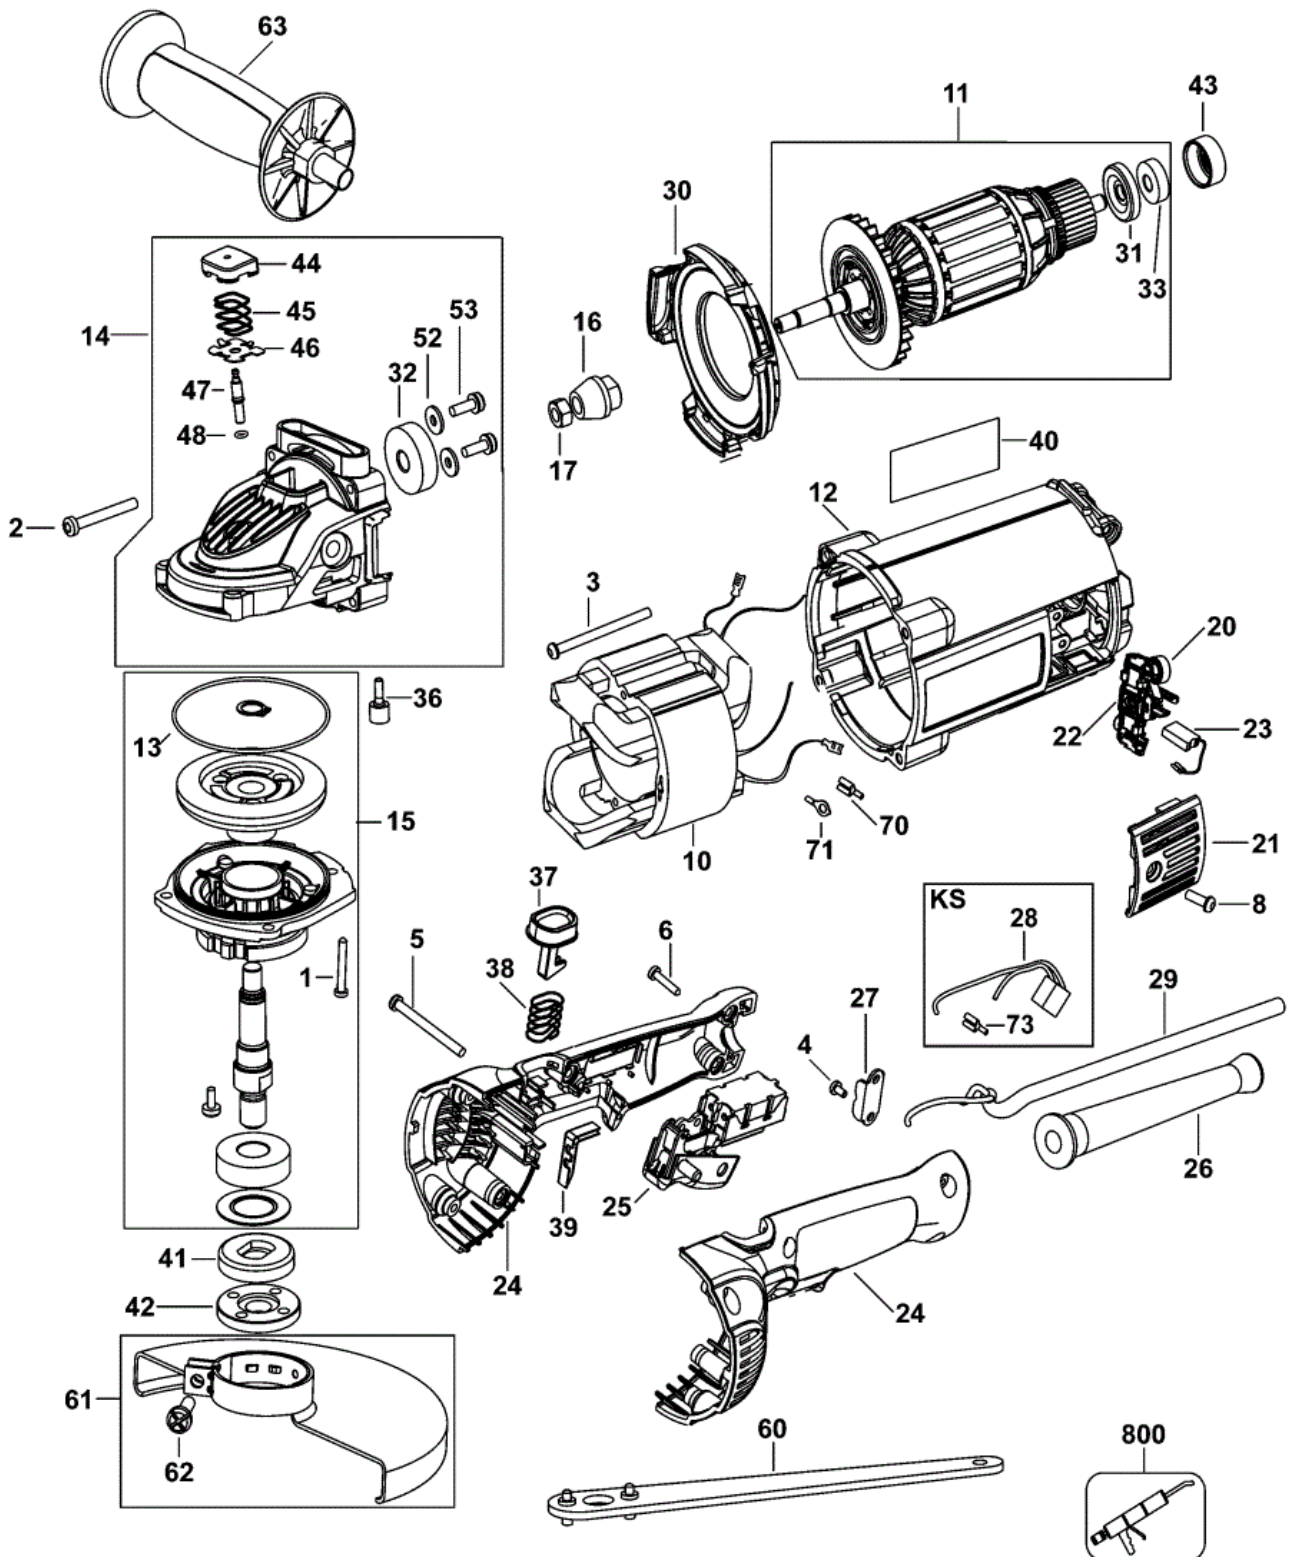

Part Lists & Sheme Angle grinder 2200 W, DEWALT DWE492

Part Lists & Sheme Angle grinder 2200 W, DEWALT DWE492

Item No.	Product Number	Qty Per	Product Description	Type
1	330045-14	4	SCREW	M5 x 16mm - T25
2	330019-26	4	SCREW	
3	330019-19	2	SCREW	4.55 * 60 T20
4	330019-11	2	SCREW.TEMP	
5	330019-18	3	SCREW	M4 x 50 T20
6	330019-32	4	SCREW	M4.55X22 T20
8	176951-00	2	SCREW	
12	393239-01	1	FIELD CASE	
13	397031-00	1	O RING	
16	N407625	1	PINION	6K
17	330015-03	1	NUT	
20	645650-00	2	BRUSH SPRING	
21	394387-01	2	BRUSH COVER	
22	N410308	2	BRUSH HOLDER SA	
23	N404514	1	BRUSH PAIR	
25	N015071	1	SWITCH SA	
26	N219433	1	CORD PROTECTOR	
27	604119-00	1	CORD CLAMP	
30	631350-00	1	BAFFLE FAN	
31	393238-00	1	SHIELD	
32	N389509	1	BEARING	35 X10 X11
33	N110359	1	BEARING	
36	N033051	1	SCREW	
37	636503-00	1	BUTTON LOCK-OFF	
38	636502-00	1	SPRING	
39	N391190	1	COVER	
41	403150-01	1	INNER FLANGE	
42	401678-05	1	OUTER FLANGE	
43	609970-00	1	SLEEVE INSULATING	
44	630553-00	1	CAP	
45	638328-00	1	SPRING	
46	635908-00	1	RETAINER	
47	634589-00	1	PIN	
48	750831	1	O RING	
52	640591-00	2	WASHER	
53	330045-67	2	SCREW	
60	635261-00	1	WRENCH PIN	

Item No.	Product Number	Qty Per	Product Description	Type
61	N419366	1	GUARD SA	TYPE 27 230MM
62	N082712	1	SCREW	M8 X 35
63	651858-01	1	SIDE HANDLE	
70	612273-00	2	TERMINAL	
71	610057-00	2	TERMINAL	
73	53650-00	1	TERMINAL	
800	583534-00	1	GREASE 50 GMS	Rheolube 380G1
800	583534-00	1	GREASE 50 GMS	Rheolube 380G1