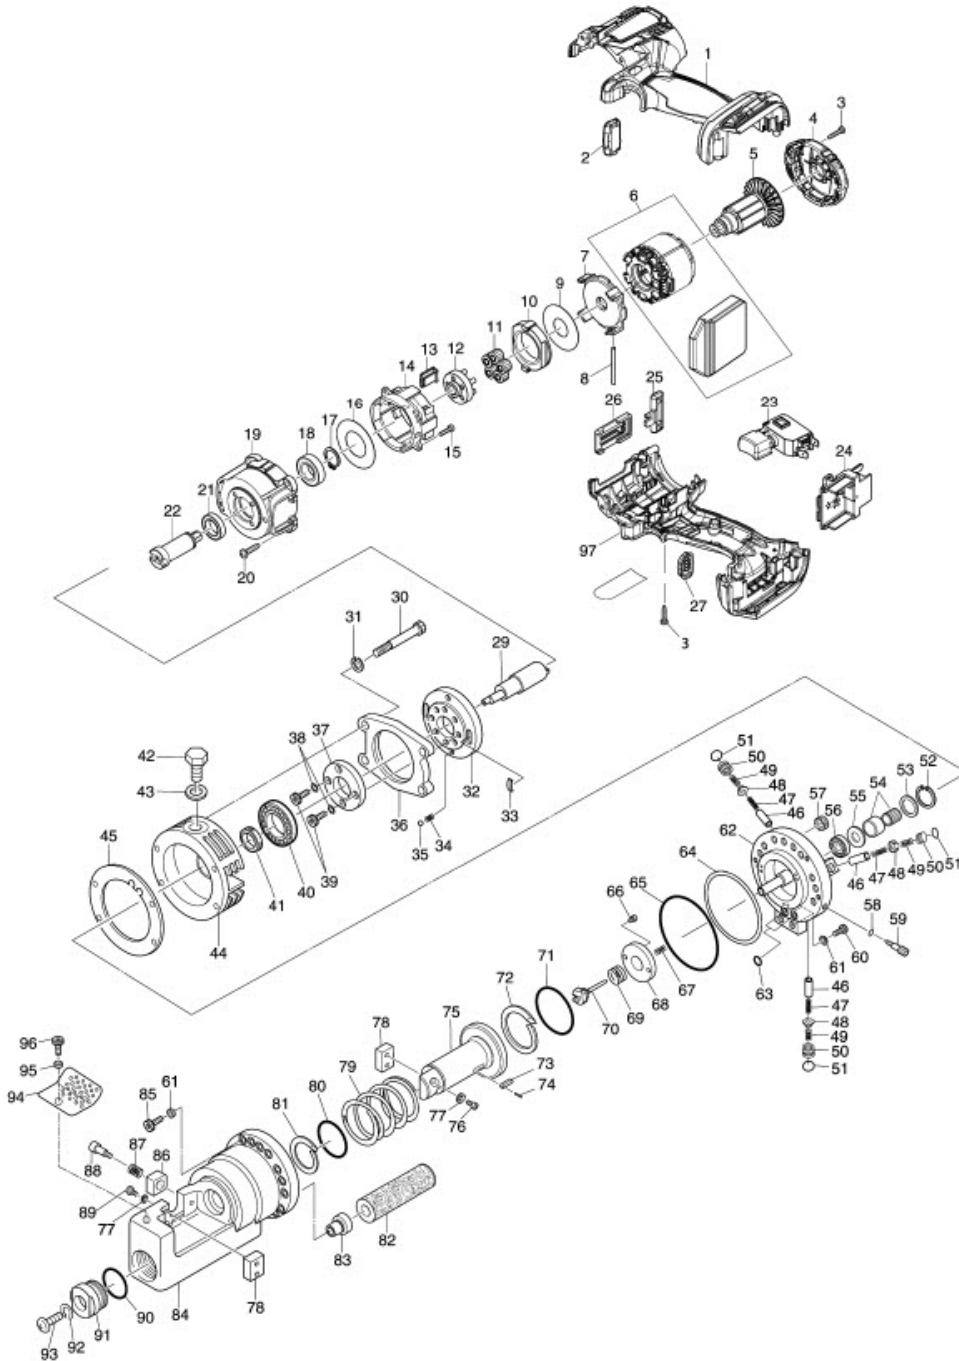

# Part Diagram

Model No.DSC163 CORDLESS STEEL ROD CUTTER

Item	Sub	Parts No.	Parts Description	Qty
1		183C36-3	HOUSING SET	1
1	C10	263005-3	RUBBER PIN 6	2
1	D10		INC. 97	
2		620283-2	LED CIRCUIT	1
3		266130-9	TAPPING SCREW BIND PT 3X16	9
4		455011-4	REAR COVER	1
5		619336-2	ROTOR	1
6		629116-8	STATOR COMPLETE	1
7		455005-9	MOTOR BRACKET	1
8		256375-7	ROD 3	2
9		253401-3	FLAT WASHER 18	1
10		221558-8	INTERNAL SPUR GEAR 41	1
11		226193-7	SPUR GEAR 13	5
12		144591-2	CARRIER COMPLETE	1
13		422168-6	RUBBER SEAL	1
14		455006-7	GEAR CASE	1
15		911017-7	PAN HEAD SCREW M3X12	4
16		253888-9	FLAT WASHER 25	1
17		961055-9	RETAINING RING S-15	1
18		211234-2	BALLBEARING 6902LLB	1
19		319616-3	GEAR HOUSING	1
20		266326-2	TAPPING SCREW 4X18	4
21		211233-4	BALL BEARING 6802LLB	1
22		326996-0	SPINDLE	1
23		650710-5	SWITCH C3JW-4B	1
24		643874-2	TERMINAL	1
25		451162-1	LOCK LEVER	1
26		457799-2	COVER	1
27		142263-3	INDICATOR PANEL COMPLETE	1
29		SC03501140	ECCENTRIC SHAFT	1
30		SC07512110	BOLT HB5X50	4
31		SC07610030	WASHER SW5	4
031-1		942101-7	SPRING WASHER 5	4
32		SC03222700	FLANGE SET PLATE	1
33		SC04007620	LEAF SPRING	2
34		SC04007430	POSITION SPRING	2
35		SC07900010	STEEL BALL S4	2
36		SC03221200	INTERMEDIATE HOUSING	1
37		SC03251180	FLANGE	1
38		SC00000068	WASHER 4	4
39		SC07511060	BOLT HB4X22	4
40		SC00000050	BALL BEARING 6002RU	1
41		SC06504000	OIL SEAL MHS15257	1
041-1		SC00000484	OIL SEAL MSH15257	1
42		SC00000061	HEX. BOLT 10X15	1
43		SC00000489	SEAL WASHER WF10171.6	1
44		SC03212300	BEARING HOUSING	1
45		SC04601440	LINER B	1
46		SC03500390	PISTON	3
47		SC04003020	PISTON RETURN SPRING	3
48		SC03500460	CHECK VALVE	3
048-1		SC00000149	CHECK VALVE	3
49		SC00000021	CHECK VALVE SPRING	3
049-1		SC00000468	SPRING #43449N2	3
049-2		SC04002000	CHECK VALVE SPRING	3
50		SC03500540	METAL PACKING	3
51		SC06505590	O RING S-8	3
52		SC00000487	STOP RING H19	1