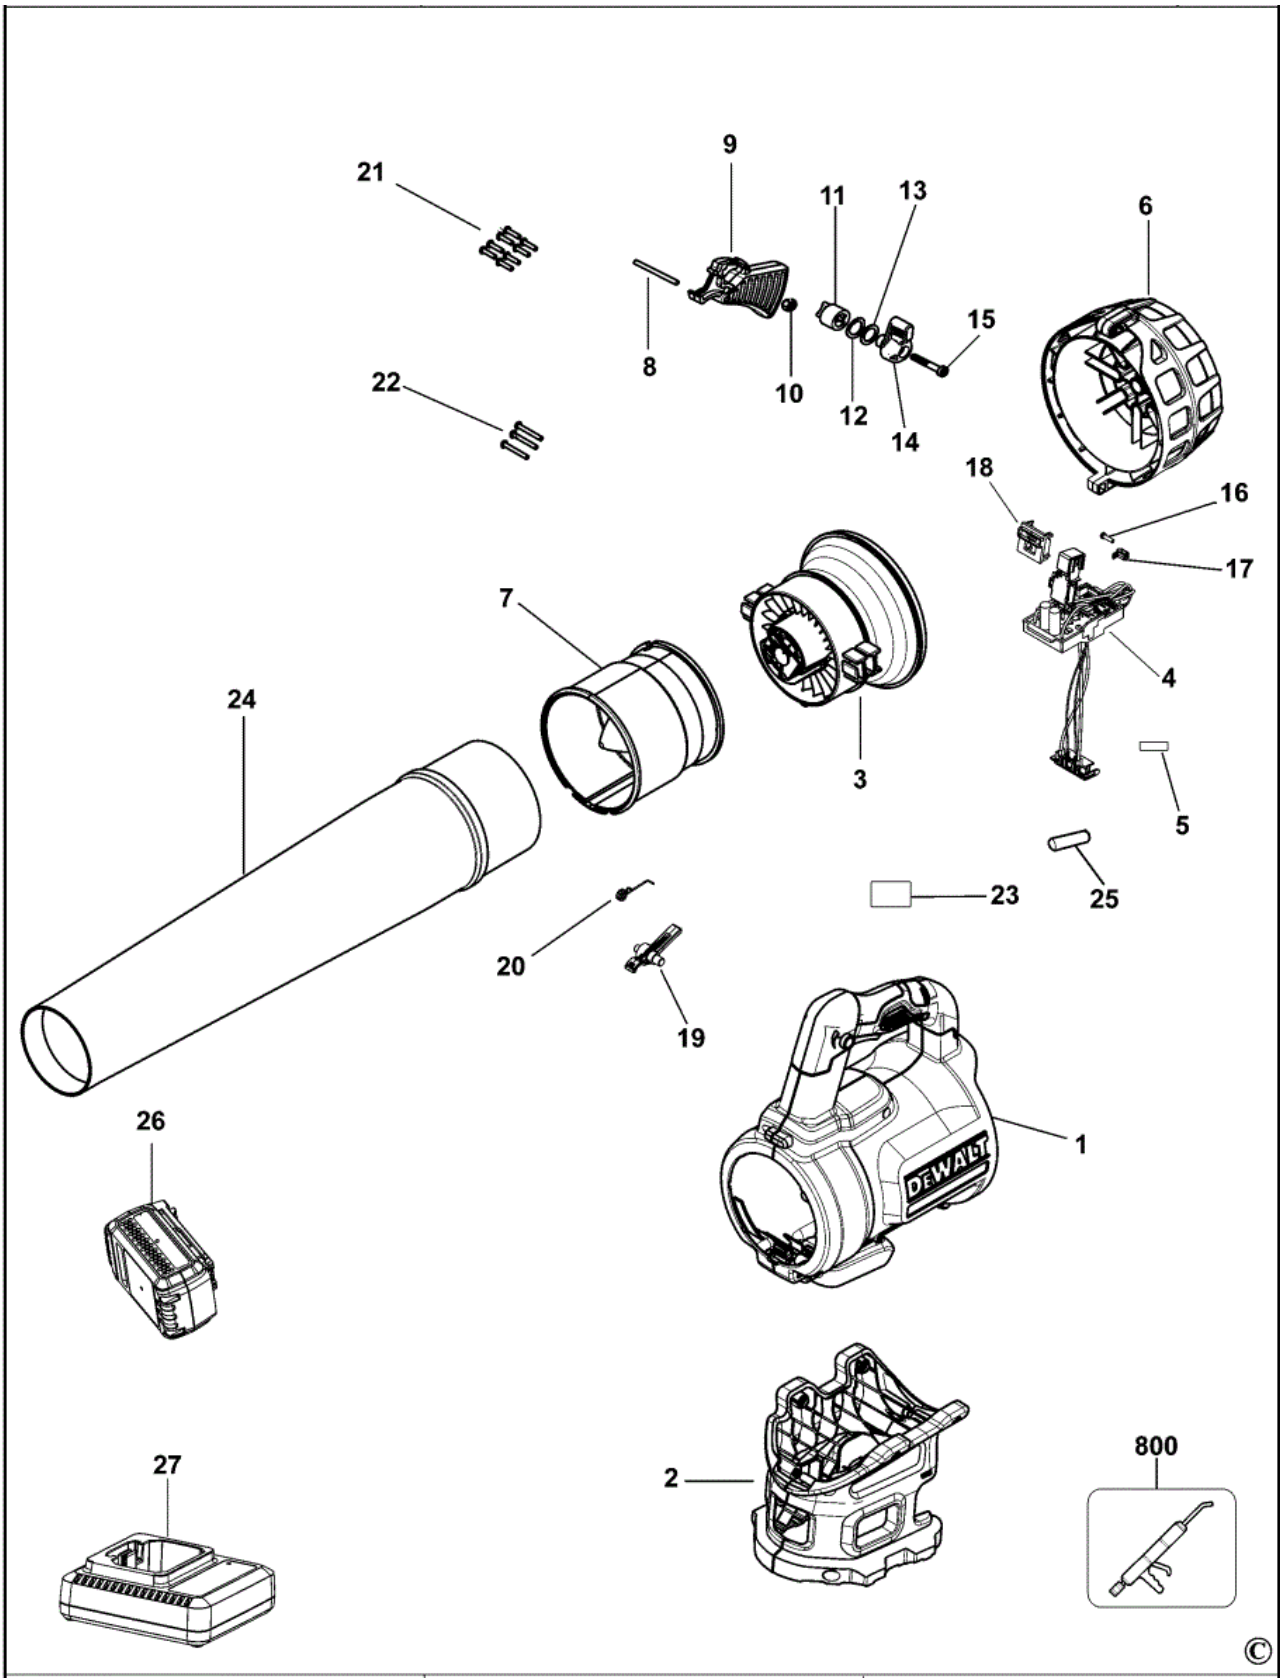

Part Lists & Scheme Brushless Blower, DEWALT DCM562

Item No.	Product Number	Qty Per	Product Description	Type
1	90613988	1	HOUSING SA	
2	90614957	1	CAGE	HOUSING
3	90616334	1	MOTOR SA	& Baffle
4	90616020	1	MODULE	
5	90620291	1	TUBE	
6	90615033	1	INLET CAP	
7	90614111	1	HOUSING	STATOR
8	90614091	1	PIN	
9	90605685	1	TRIGGER	
10	90610773	1	NUT M4	
11	90605734	1	CAM	
12	90605688	1	SPRING	
13	90608646	1	WASHER THRUST	
14	90605686	1	ACTUATOR	
15	90611827	1	SCREW	M4 X 25
16	330019-31	1	SCREW	M3x12 - T10 - Zinc
17	90611771	1	CLIP	
18	90605114	1	SWITCH	
19	90605748	1	CLIP	
20	90609997	1	SPRING TORSION	
21	90611830	14	SCREW	
22	90617442	3	SCREW	
23	90620643	2	FOAM	PLASTIC
24	90622640	1	TUBE SA	
25	90622014	1	SUPPRESSOR	
26	N394624	1	BATTERY 18V - 5.0AH - 90WH	Li-Ion - DCB184-XJ
27	N450537	1	CHARGER 10.8V - 18V	DCB115-GB - 4.0A
800	N108694	1	GREASE	NYE,NYOGEL 30ml