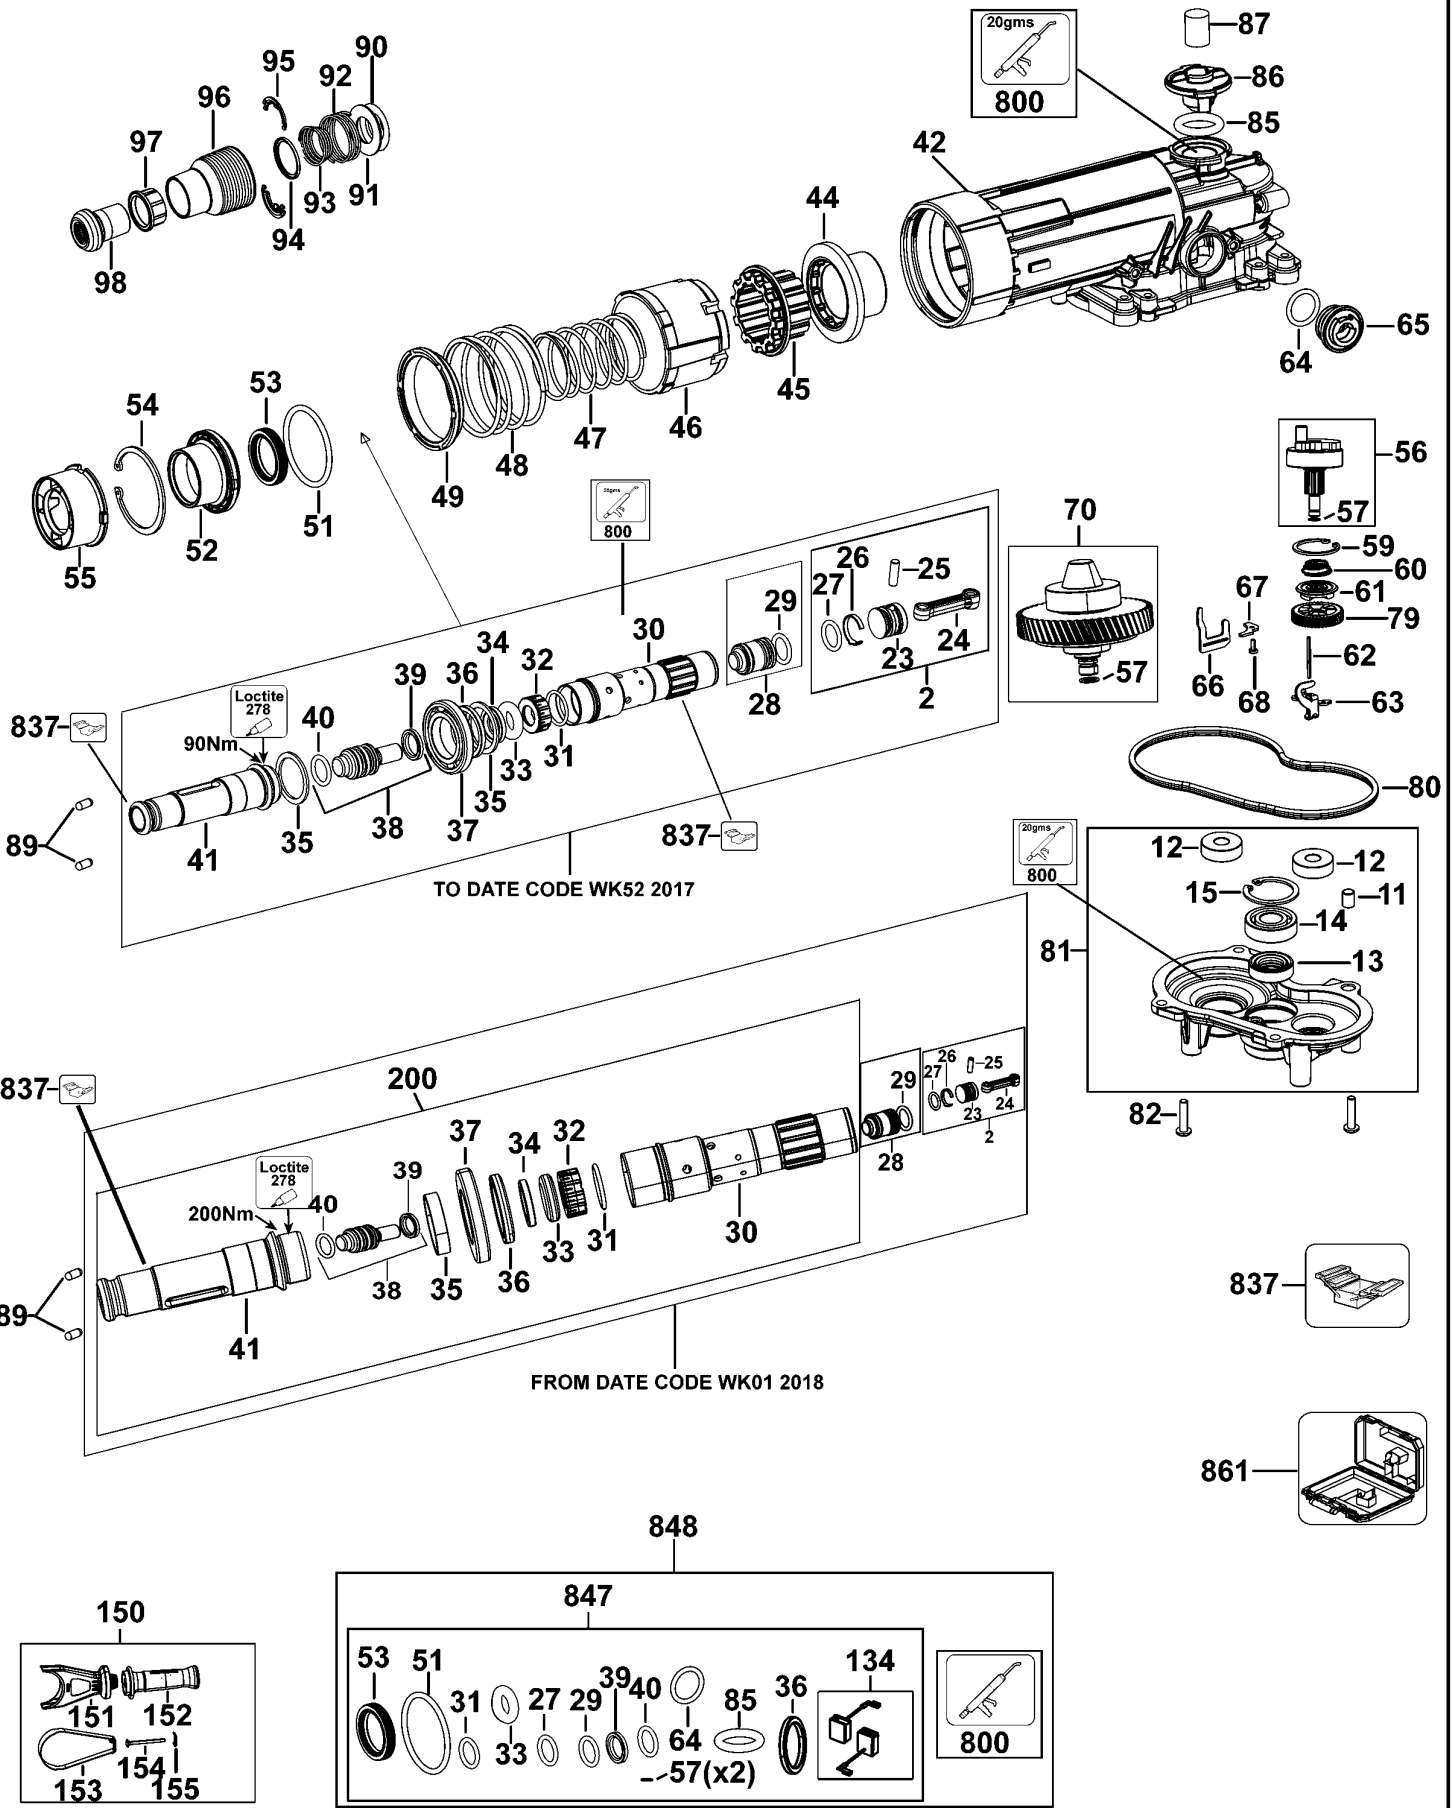

D25481 Gearbox ROTARY HAMMER 1

Parts List D25481 ROTARY HAMMER 1

Item	Part Number	Qty	Part Description	General Description	Other Info	Repair Inst	Markets
1	N491963	1	ARMATURE 230V			No	QS
2	N491979	1	PISTON SA			No	QS
8	330003-60	1	BEARING			No	QS
9	N466979	1	MAGNET			No	QS
11	327575-00	1	SLEEVE			No	QS
12	N110358	2	BEARING			No	QS
13	N495599	1	SEAL			No	QS
14	577745-01	1	BEARING,BALL			No	QS
15	488147-01	1	CIRCLIP			No	QS
23	N406776	1	PISTON			No	QS
24	N406775	1	CON ROD			No	QS
25	N446699	1	PIN			No	QS
26	N446701	1	PISTON RING			No	QS
27	N487314	1	O RING			No	QS
28	N491986	1	RAM SA			No	QS
29	N487314	1	O RING			No	QS
30	N571916	1	SPINDLE SA		TO DCODE	No	QS
30	N571895	1	SPINDLE SA		WK52 2017 FROM	No	QS
31	N410350	1	O RING		DCODE WK01 2018	No	QS
32	N431706	1	BUSH			No	QS
33	N410349	1	O RING			No	QS
34	N431708	1	WASHER			No	QS
35	N545367	1	SPACER		FROM	No	QS
35	N440708	2	WASHER		DCODE TO DCODE WK01 2018 WK52 2017	No	QS
36	N504457	1	DAMPER		FROM	No	QS
36	N504457	1	DAMPER		DCODE TO DCODE WK01 2018 WK52 2017	No	QS
37	N536109	1	BEARING		FROM	No	QS
37	N446368	1	BEARING		DCODE TO DCODE WK01 2018 WK52 2017	No	QS
38	N492498	1	BEAT PIECE			No	QS
39	N244259	1	SEAL			No	QS
40	N487314	1	O RING			No	QS
41	N571916	1	SPINDLE SA		TO DCODE WK52 2017	No	QS