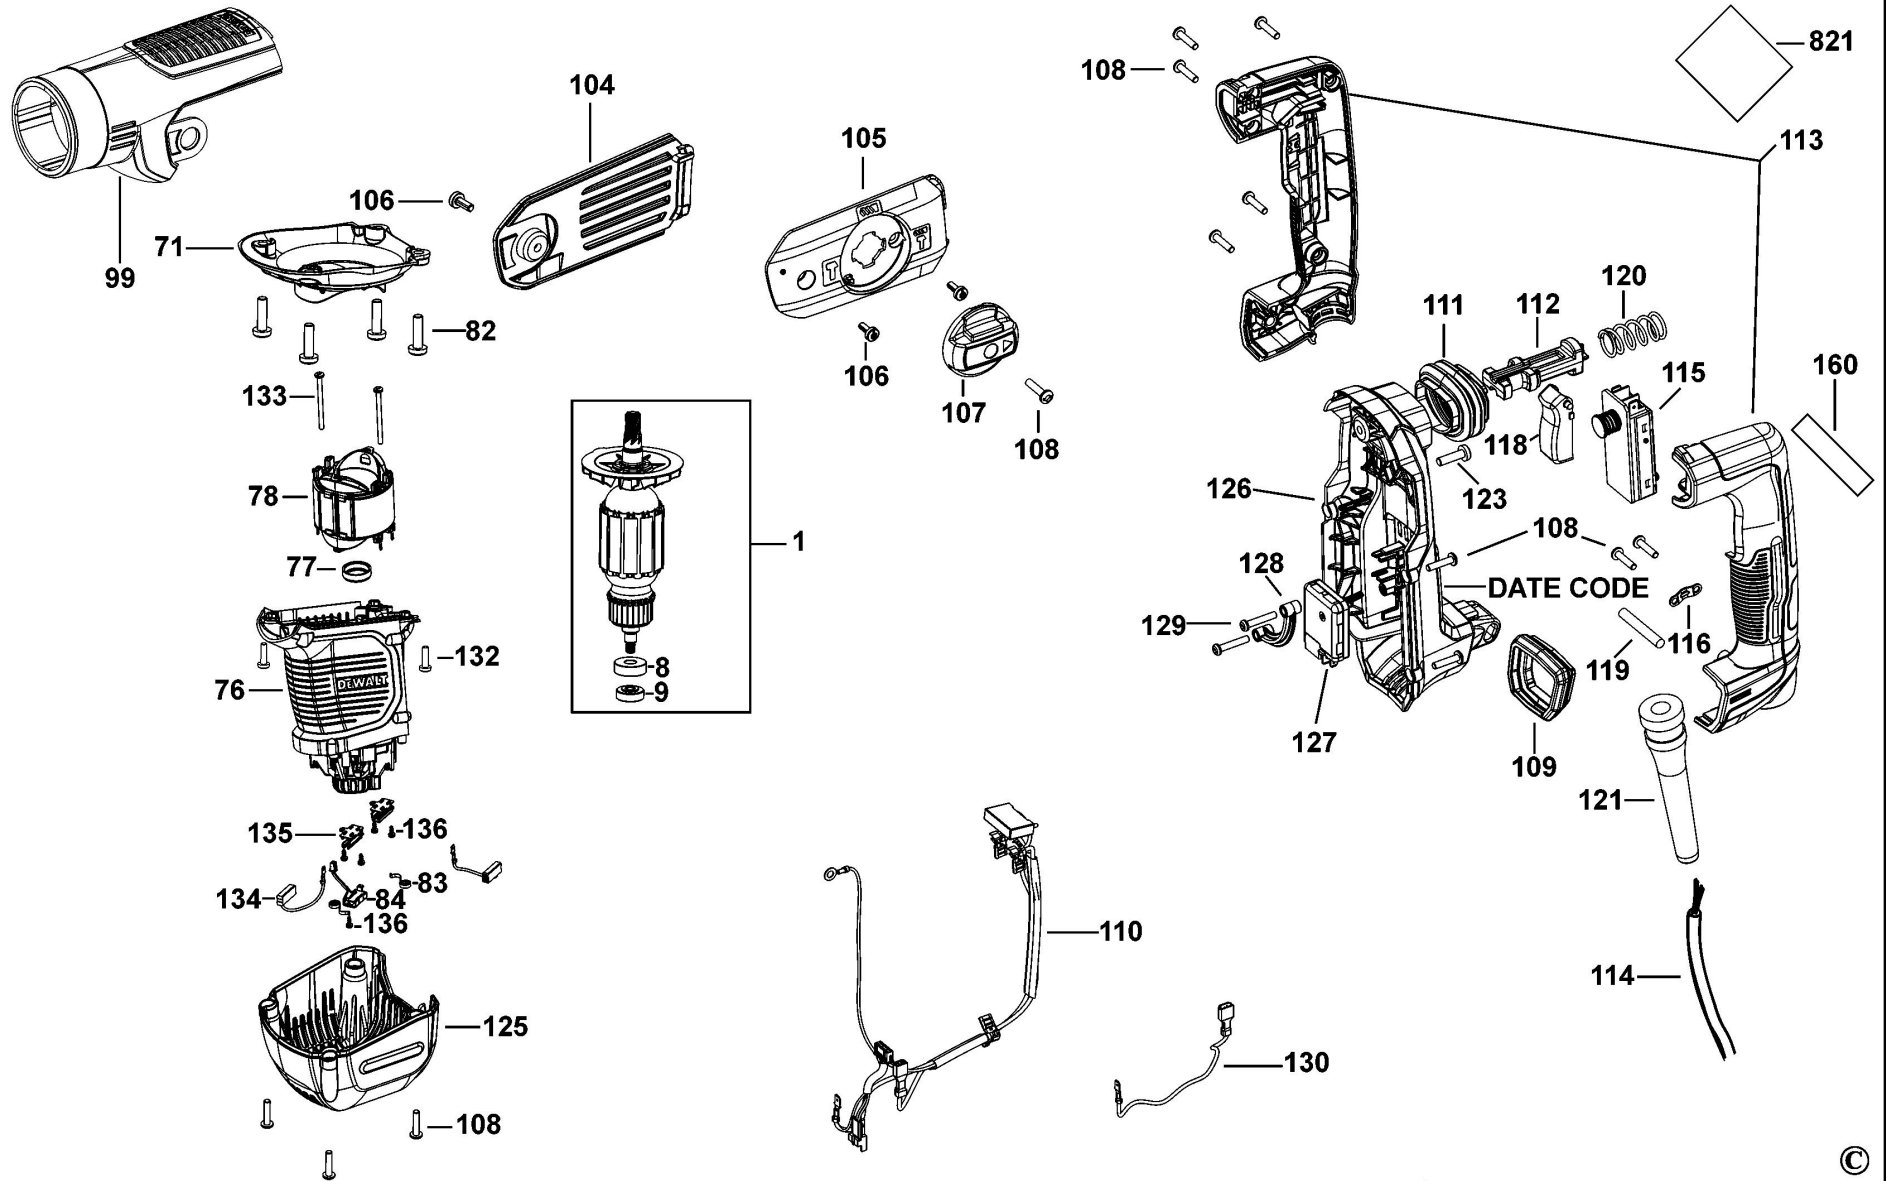

D25481 Gearbox ROTARY HAMMER 1

Parts List D25481 ROTARY HAMMER 1

Item	Part Number	Qty	Part Description	General Description	Other Info	Repair Inst	Markets
1	N491963	1	ARMATURE 230V			No	QS
2	N491979	1	PISTON SA			No	QS
8	330003-60	1	BEARING			No	QS
9	N466979	1	MAGNET			No	QS
11	327575-00	1	SLEEVE			No	QS
12	N110358	2	BEARING			No	QS
13	N495599	1	SEAL			No	QS
14	577745-01	1	BEARING,BALL			No	QS
15	488147-01	1	CIRCLIP			No	QS
23	N406776	1	PISTON			No	QS
24	N406775	1	CON ROD			No	QS
25	N446699	1	PIN			No	QS
26	N446701	1	PISTON RING			No	QS
27	N487314	1	O RING			No	QS
28	N491986	1	RAM SA			No	QS
29	N487314	1	O RING			No	QS
30	N571916	1	SPINDLE SA		TO DCODE	No	QS
30	N571895	1	SPINDLE SA		WK52 2017 FROM	No	QS
31	N410350	1	O RING		DCODE WK01 2018	No	QS
32	N431706	1	BUSH			No	QS
33	N410349	1	O RING			No	QS
34	N431708	1	WASHER			No	QS
35	N545367	1	SPACER		FROM	No	QS
35	N440708	2	WASHER		DCODE TO DCODE WK01 2018 WK52 2017	No	QS
36	N504457	1	DAMPER		FROM	No	QS
36	N504457	1	DAMPER		DCODE TO DCODE WK01 2018 WK52 2017	No	QS
37	N536109	1	BEARING		FROM	No	QS
37	N446368	1	BEARING		DCODE TO DCODE WK01 2018 WK52 2017	No	QS
38	N492498	1	BEAT PIECE			No	QS
39	N244259	1	SEAL			No	QS
40	N487314	1	O RING			No	QS
41	N571916	1	SPINDLE SA		TO DCODE WK52 2017	No	QS