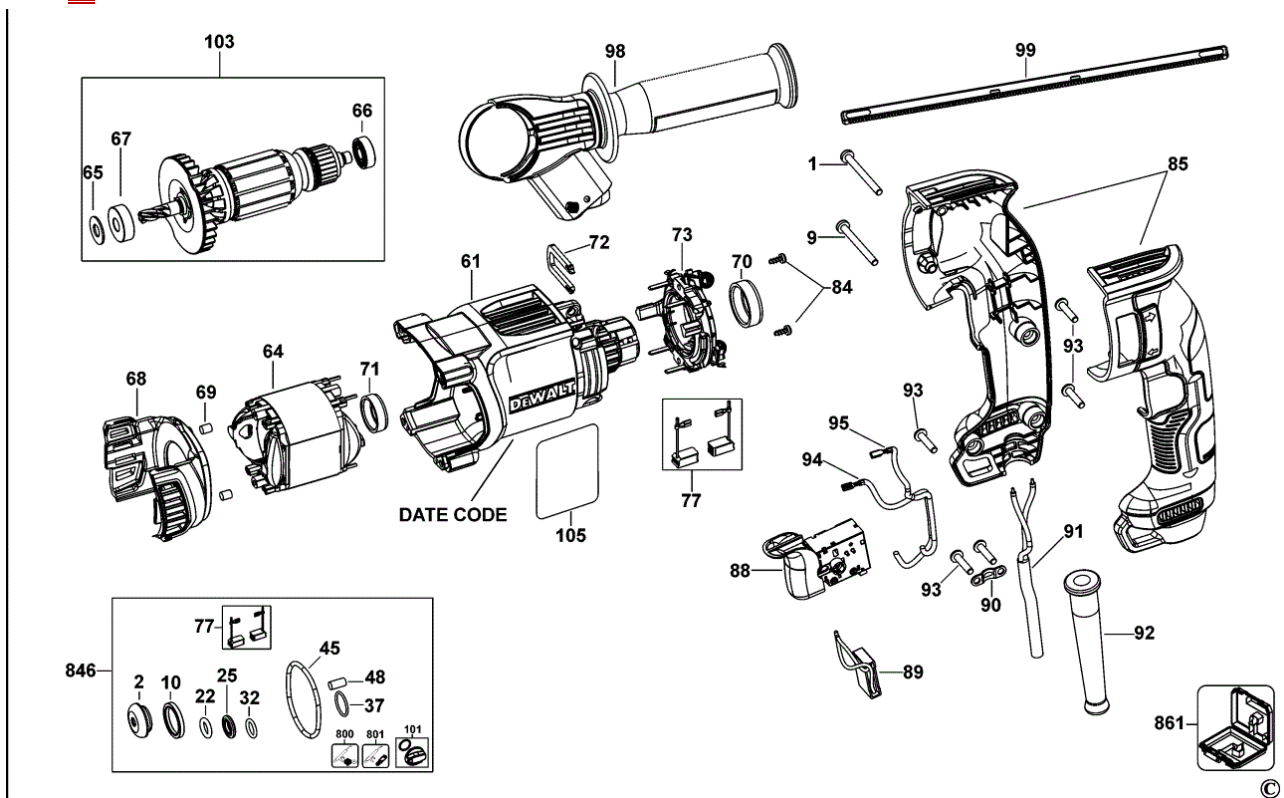

Part Lists & Scheme Rotary hammer SDS-plus 710W, DEWALT D25033K

Handle switch sa:

Gearbox:

Part Lists & Schem Rotary hammer SDS-plus 710W, DEWALT D25033K

Item No.	Product Number	Qty Per	Product Description	Type
1	N325879	1	SCREW	M4 X0.6 X 42
2	323489-00	1	CAP	
3	579212-00	1	RING	
4	N163578	1	TUBE	
5	583890-00	1	BALL 7MM	
6	578387-00	1	WASHER	
7	871690	1	SPRING	
8	N417731	1	HOUSING SA	3 MODE
9	330065-16	1	SCREW	M4 X 45 T20
10	327141-06	1	SEAL	28 DIA
11	N020023	1	BEARING SPINDLE	
13	1005788-00	1	WASHER	
17	589350-00	1	WASHER	
18	N264677	1	SPRING	
19	N417735	1	LOCKING RING	
20	N417737	1	GEAR	44T
21	N406151	1	LOCKING RING	
22	N394276	1	O RING	13 X 4
23	1005804-00	1	TUBE GUIDE	
24	N417744	1	BEAT PIECE	
25	1005808-00	1	RING	CATCH
26	327087-00	1	WASHER	
27	N294259	1	RING	24.3 X 2MM DIA
28	N267565	1	RING	
29	N417745	1	BEARING	
32	N264642	1	O RING	14 X 31
33	N417749	1	PISTON	
34	1005842-00	1	WASHER	U
35	N325041	1	BEARING SPINDLE	
36	N495931	1	HOUSING BEARING	
37	N264673	1	O RING	22 X 2
38	N418019	1	INTERSHAFT SA	
44	1005844-00	1	WASHER	
45	N264672	1	O RING	64 X 4
46	N417853	1	COLLAR	
47	N417859	1	GEAR	12T
48	1005812-00	1	FELT	
49	N445171	2	SCREW	M4 X 12