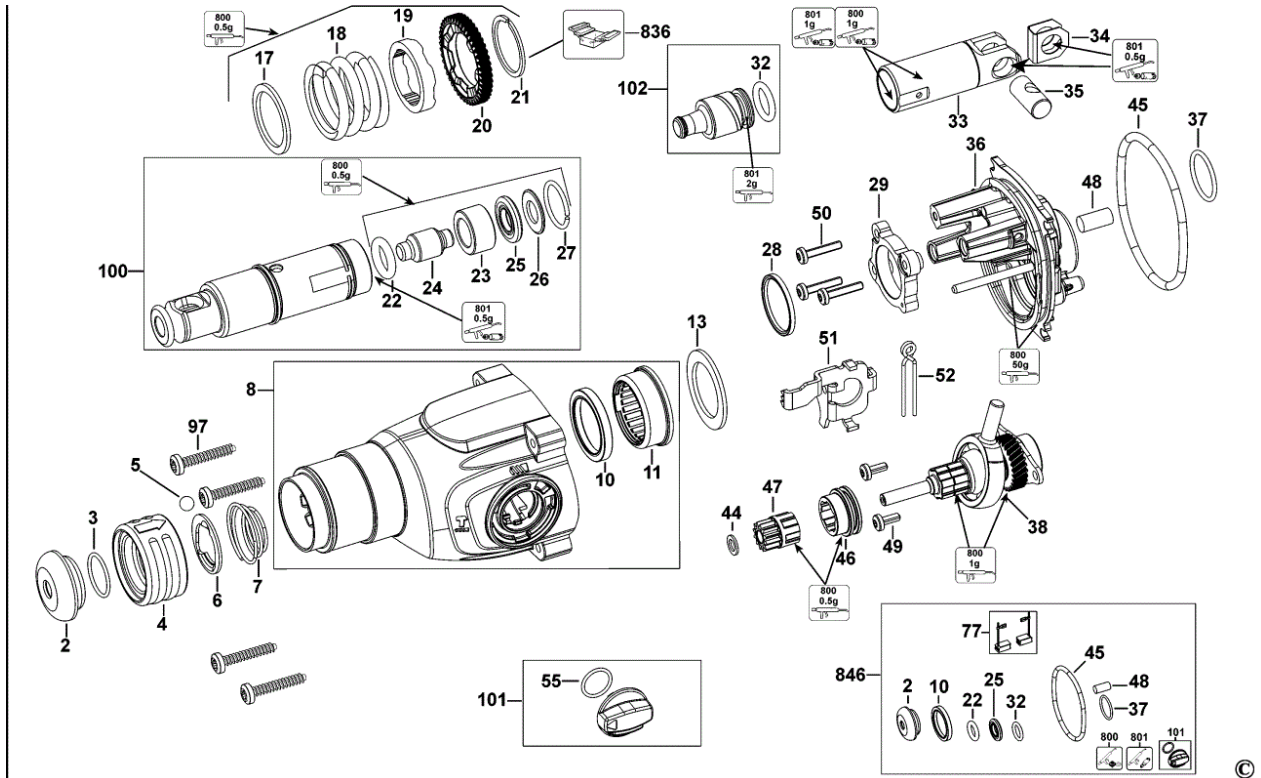

Part Lists & Scheme Rotary hammer SDS-plus 710W, DEWALT D25033K

Handle switch sa:

Gearbox:

Part Lists & Schem Rotary hammer SDS-plus 710W, DEWALT D25033K

Item No.	Product Number	Qty Per	Product Description	Type
1	N325879	1	SCREW	M4 X0.6 X 42
2	323489-00	1	CAP	
3	579212-00	1	RING	
4	N163578	1	TUBE	
5	583890-00	1	BALL 7MM	
6	578387-00	1	WASHER	
7	871690	1	SPRING	
8	N417731	1	HOUSING SA	3 MODE
9	330065-16	1	SCREW	M4 X 45 T20
10	327141-06	1	SEAL	28 DIA
11	N020023	1	BEARING SPINDLE	
13	1005788-00	1	WASHER	
17	589350-00	1	WASHER	
18	N264677	1	SPRING	
19	N417735	1	LOCKING RING	
20	N417737	1	GEAR	44T
21	N406151	1	LOCKING RING	
22	N394276	1	O RING	13 X 4
23	1005804-00	1	TUBE GUIDE	
24	N417744	1	BEAT PIECE	
25	1005808-00	1	RING	CATCH
26	327087-00	1	WASHER	
27	N294259	1	RING	24.3 X 2MM DIA
28	N267565	1	RING	
29	N417745	1	BEARING	
32	N264642	1	O RING	14 X 31
33	N417749	1	PISTON	
34	1005842-00	1	WASHER	U
35	N325041	1	BEARING SPINDLE	
36	N495931	1	HOUSING BEARING	
37	N264673	1	O RING	22 X 2
38	N418019	1	INTERSHAFT SA	
44	1005844-00	1	WASHER	
45	N264672	1	O RING	64 X 4
46	N417853	1	COLLAR	
47	N417859	1	GEAR	12T
48	1005812-00	1	FELT	
49	N445171	2	SCREW	M4 X 12