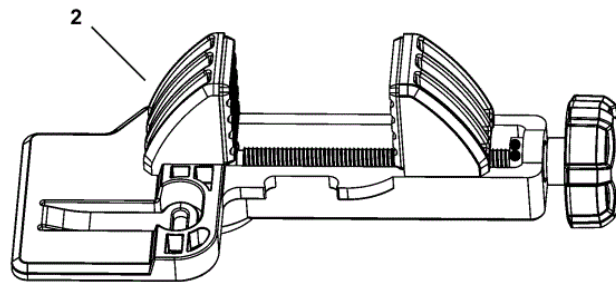

## Part Lists & Schem Laser receiver, DEWALT DE0892G

©

Item No.	Product Number	Qty Per	Product Description	Type
1	<a href="#">N467201</a>	1	SENSOR	GREEN BEAM
2	<a href="#">N090731</a>	1	CLAMP SA	