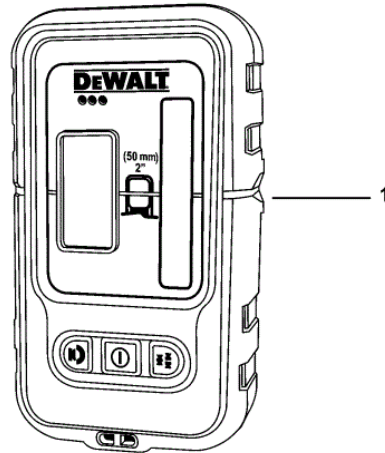

## Part Lists & Schem Laser receiver, DEWALT DE0892G

©

Item No.	Product Number	Qty Per	Product Description	Type
1	<a href="#">N467201</a>	1	SENSOR	GREEN BEAM
2	<a href="#">N090731</a>	1	CLAMP SA	